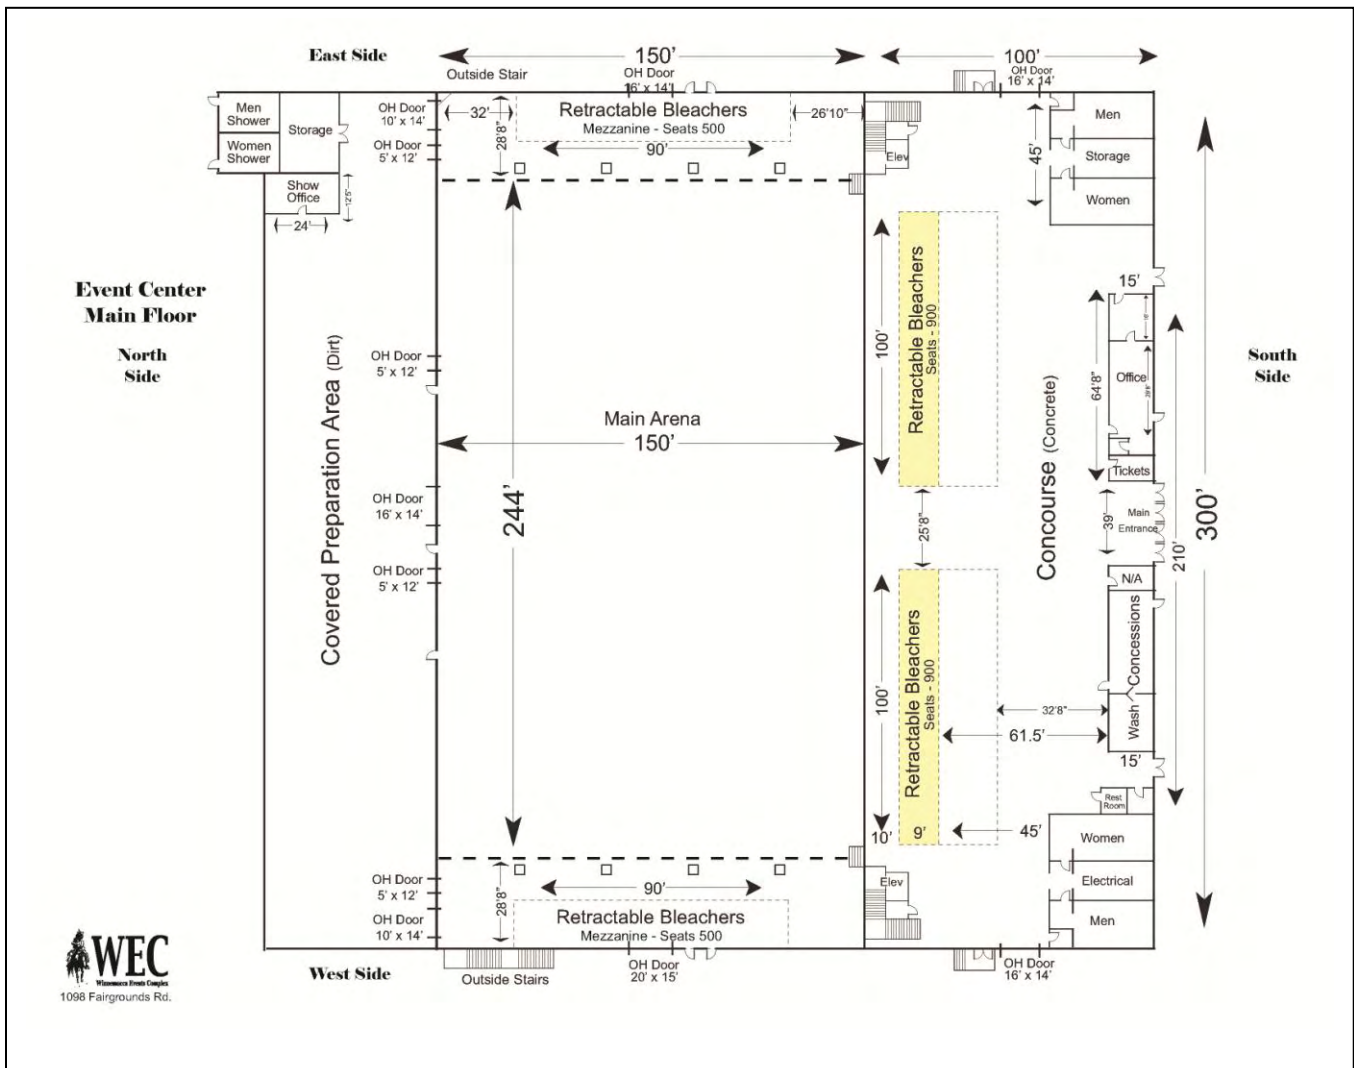

WEC

Winnemucca Events Complex- Northern Nevada's Most Versatile Multi-Purpose Events Center

Winnemucca Indoor Event Center

Indoor Event Center

The 93,000 square-foot, temperature controlled Event Center is the perfect venue for your next special event. Whether you're planning a large convention or a sporting event, the Event Center is equipped to meet your needs. The center features a 150' x 300' dirt floor arena (which can be covered with our mosaic-like hard plastic floor for a multitude of activities), a 60' x 280' covered outdoor preparation area, a 32' x 210' concrete concourse, two - 28' x 150' mezzanines with elevator access, retractable bleacher seating for 2800, two show offices, one ticket booth with interior and exterior sale window, a state-of-the-art sound system and score board, wi-fi capabilities, a fully equipped commercial kitchen/concession stand, ample rest rooms and strategically located power sources.

WEC

Winnemucca Events Complex- Northern Nevada's Most Versatile Multi-Purpose Events Center

Leighton Arena- Outdoor Main Arena

The outdoor main arena encompasses a 2,300-seat grandstand with a concession stand and rest rooms, lighted 134' x 300' arena, two announcer stands with sound systems, permanent setup for team roping and rodeos, livestock holding pens and loading chute. Immediately adjacent to the main arena is an additional 133' x 300' lighted arena and a half-mile dirt horse racetrack. To accommodate even the largest livestock events, the Winnemucca Events Complex has a third covered outdoor arena, measuring 134' x 300', which is accessible from both the main arena and the Event Center.