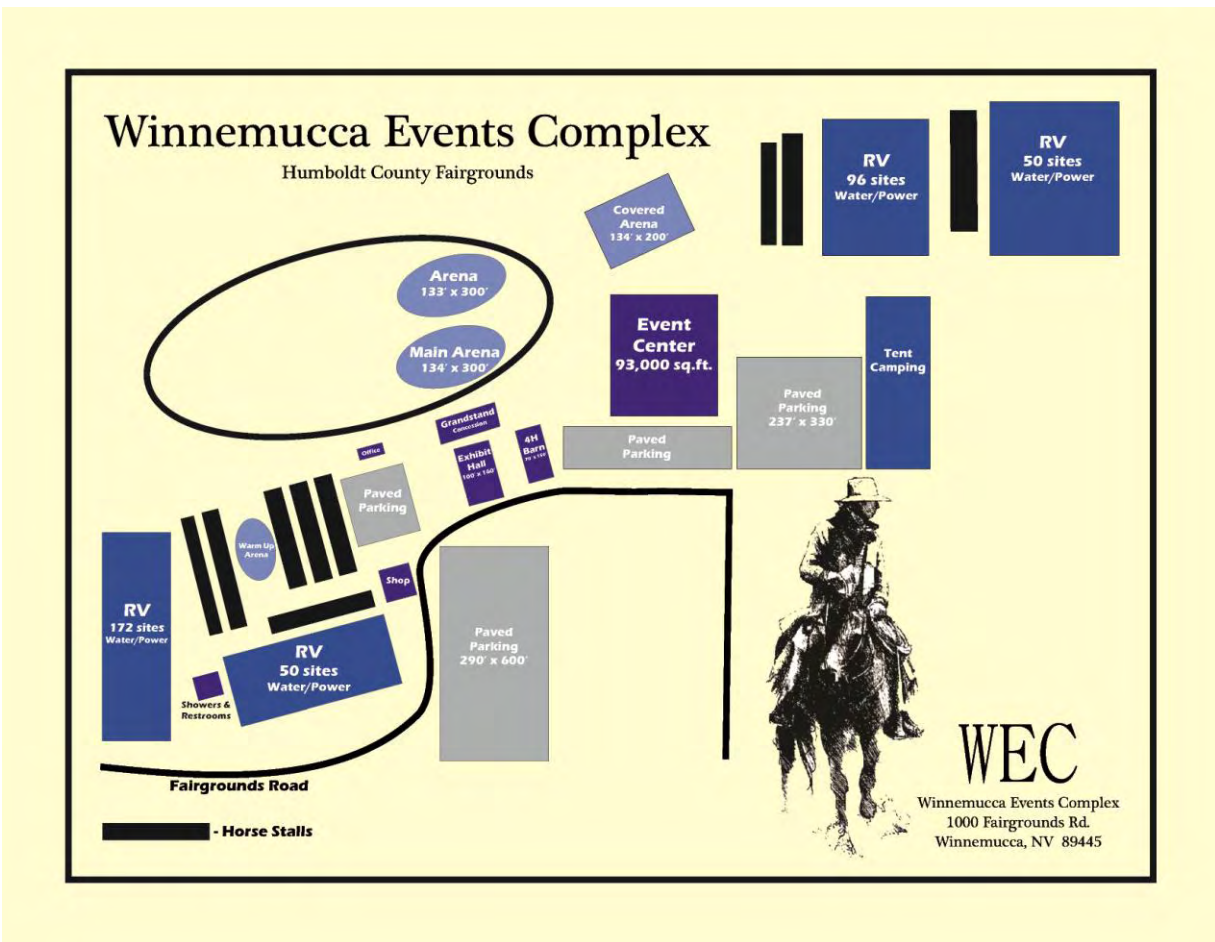

Overview

The Winnemucca Events Complex (WEC) is located mere minutes from downtown Winnemucca. Formerly the Humboldt County Fairgrounds, the WEC is northern Nevada's most well-equipped special events complex, boasting 72 acres configured to accommodate all your activities, from small, informal gatherings to large events and expositions. At the heart of the Winnemucca Events Complex is the 93,000 square foot Event Center featuring 75,000 square feet of indoor multi-purpose space. The complex also includes an 11,862 square-foot Exhibit Hall, three large outdoor arenas (one of which includes a 2,300-seat grandstand), a half-mile horse racetrack, 706 horse stalls, livestock holding pens, three show offices, two concession stands, a multitude of parking, and over 33 acres of open space which may be used for parking or temporary horse stalls. The complex also boasts 271 improved campsites and virtually unlimited dry/tent camping. The Event Center is managed by qualified and enthusiastic event professionals who will ensure that every detail of your event is handled in a prompt and professional manner. Our team has more than 40 years combined experience in special event and convention planning and is ready to host your next event.

WEC

Winnemucca Events Complex- Northern Nevada's Most Versatile Multi-Purpose Events Center

Leighton Arena- Outdoor Main Arena

The outdoor main arena encompasses a 2,300-seat grandstand with a concession stand and rest rooms, lighted 134' x 300' arena, two announcer stands with sound systems, permanent setup for team roping and rodeos, livestock holding pens and loading chute. Immediately adjacent to the main arena is an additional 133' x 300' lighted arena and a half-mile dirt horse racetrack. To accommodate even the largest livestock events, the Winnemucca Events Complex has a third covered outdoor arena, measuring 134' x 300', which is accessible from both the main arena and the Event Center.