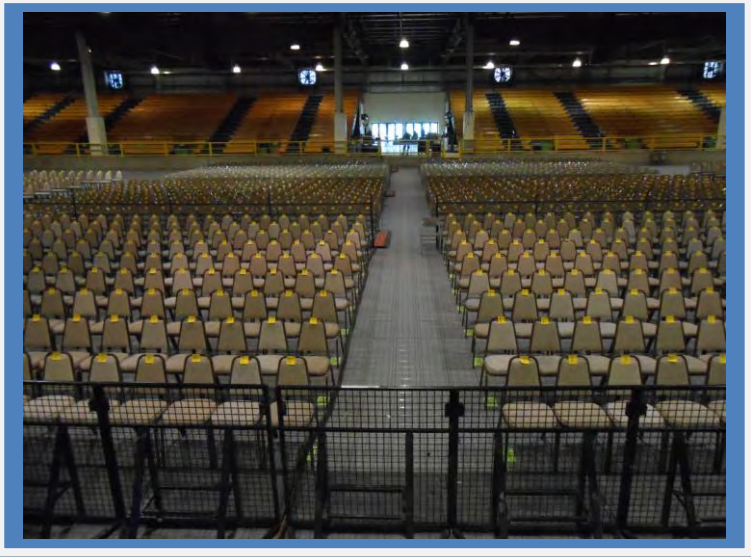

WEC

Winnemucca Events Complex- Northern Nevada's Most Versatile Multi-Purpose Events Center

Winnemucca Indoor Event Center

Indoor Event Center

The 93,000 square-foot, temperature controlled Event Center is the perfect venue for your next special event. Whether you're planning a large convention or a sporting event, the Event Center is equipped to meet your needs. The center features a 150' x 300' dirt floor arena (which can be covered with our mosaic-like hard plastic floor for a multitude of activities), a 60' x 280' covered outdoor preparation area, a 32' x 210' concrete concourse, two - 28' x 150' mezzanines with elevator access, retractable bleacher seating for 2800, two show offices, one ticket booth with interior and exterior sale window, a state-of-the-art sound system and score board, wi-fi capabilities, a fully equipped commercial kitchen/concession stand, ample rest rooms and strategically located power sources.

WEC

Winnemucca Events Complex- Northern Nevada's Most Versatile Multi-Purpose Events Center

Leighton Arena- Outdoor Main Arena

The outdoor main arena encompasses a 2,300-seat grandstand with a concession stand and rest rooms, lighted 134' x 300' arena, two announcer stands with sound systems, permanent setup for team roping and rodeos, livestock holding pens and loading chute. Immediately adjacent to the main arena is an additional 133' x 300' lighted arena and a half-mile dirt horse racetrack. To accommodate even the largest livestock events, the Winnemucca Events Complex has a third covered outdoor arena, measuring 134' x 300', which is accessible from both the main arena and the Event Center.