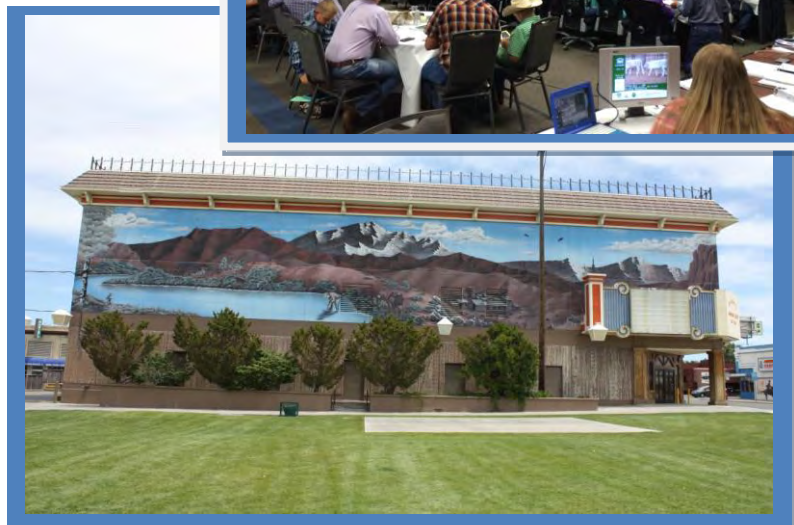

East Hall

The East Hall has more than 17,400 square feet of meeting/exhibition space. The unique open area on the ground level offers flexibility and can accommodate large banquets, receptions and trade shows. The meeting rooms on the upper level are ideal for conferences, meetings and workshops. The quiet, secluded rooms provide the perfect atmosphere for your next meeting.