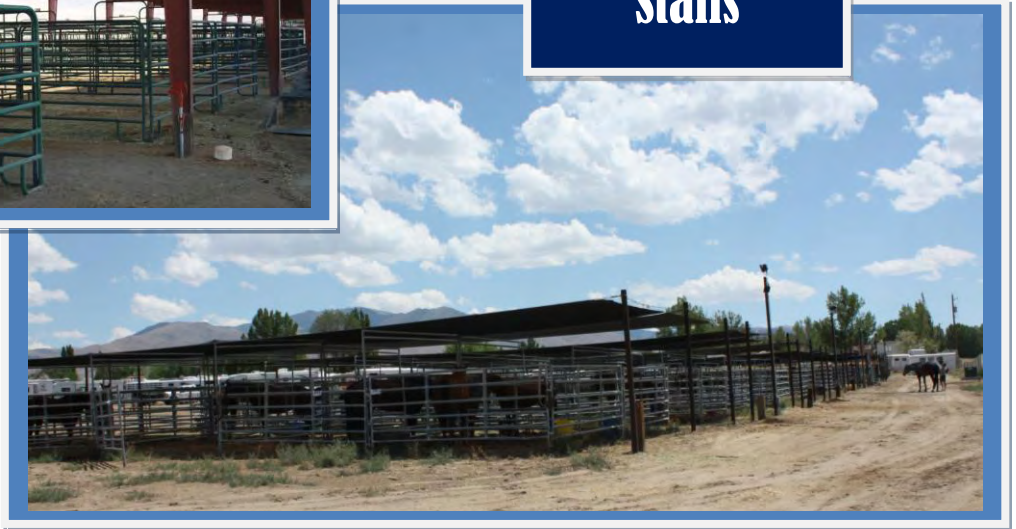

WEC

Winnemucca Events Complex- Northern Nevada's Most Versatile Multi-Purpose Events Center

Leighton Arena- Outdoor Main Arena

The outdoor main arena encompasses a 2,300-seat grandstand with a concession stand and rest rooms, lighted 134' x 300' arena, two announcer stands with sound systems, permanent setup for team roping and rodeos, livestock holding pens and loading chute. Immediately adjacent to the main arena is an additional 133' x 300' lighted arena and a half-mile dirt horse racetrack. To accommodate even the largest livestock events, the Winnemucca Events Complex has a third covered outdoor arena, measuring 134' x 300', which is accessible from both the main arena and the Event Center.

WEC

Winnemucca Events Complex- Northern Nevada's Most Versatile Multi-Purpose Events Center

**RV
Park**

Campground

The Winnemucca Events Complex (WEC) has 271 improved campsites on the facility. Each space contains water and a 30 and/or 50 AMP electrical outlet. 75 of these sites have sewer hook-ups, and a dump station is available at the complex. A clean shower and restroom facility is available for campers. In addition, dry/tent camping is virtually unlimited throughout the facilities.

**Barn &
Covered
Stalls**

Horse Stalls

The Winnemucca Events Complex has 706 horse stalls, including 150 fully enclosed box stalls, 125 permanent covered horse pens/stalls, 431 temporary covered/open stalls, six wash racks and two hot walkers.