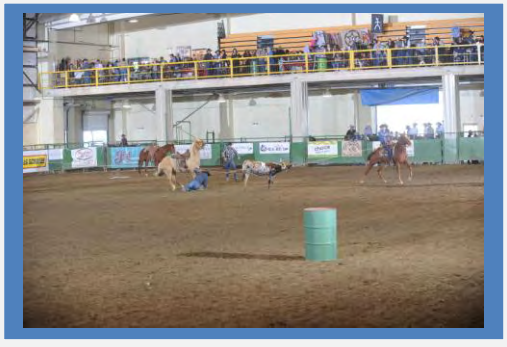

WEC

Winnemucca Events Complex- Northern Nevada's Most Versatile Multi-Purpose Events Center

Winnemucca Indoor Event Center

Indoor Event Center

The 93,000 square-foot, temperature controlled Event Center is the perfect venue for your next special event. Whether you're planning a large convention or a sporting event, the Event Center is equipped to meet your needs. The center features a 150' x 300' dirt floor arena (which can be covered with our mosaic-like hard plastic floor for a multitude of activities), a 60' x 280' covered outdoor preparation area, a 32' x 210' concrete concourse, two - 28' x 150' mezzanines with elevator access, retractable bleacher seating for 2800, two show offices, one ticket booth with interior and exterior sale window, a state-of-the-art sound system and score board, wi-fi capabilities, a fully equipped commercial kitchen/concession stand, ample rest rooms and strategically located power sources.

WEC

Winnemucca Events Complex- Northern Nevada's Most Versatile Multi-Purpose Events Center

Leighton Arena- Outdoor Main Arena

The outdoor main arena encompasses a 2,300-seat grandstand with a concession stand and rest rooms, lighted 134' x 300' arena, two announcer stands with sound systems, permanent setup for team roping and rodeos, livestock holding pens and loading chute. Immediately adjacent to the main arena is an additional 133' x 300' lighted arena and a half-mile dirt horse racetrack. To accommodate even the largest livestock events, the Winnemucca Events Complex has a third covered outdoor arena, measuring 134' x 300', which is accessible from both the main arena and the Event Center.