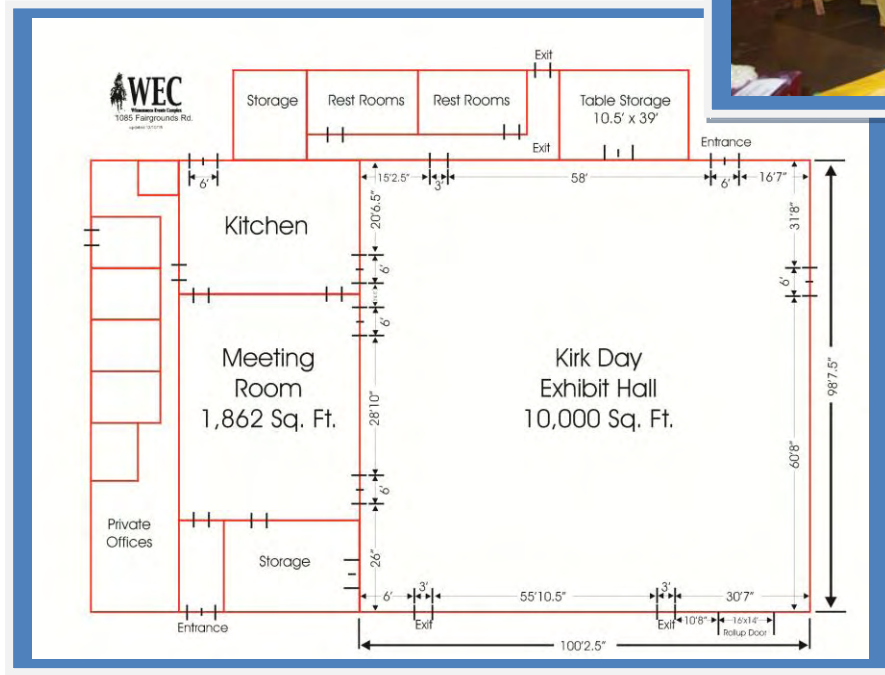

WEC

Winnemucca Events Complex- Northern Nevada's Most Versatile Multi-Purpose Events Center

Leighton Arena- Outdoor Main Arena

The outdoor main arena encompasses a 2,300-seat grandstand with a concession stand and rest rooms, lighted 134' x 300' arena, two announcer stands with sound systems, permanent setup for team roping and rodeos, livestock holding pens and loading chute. Immediately adjacent to the main arena is an additional 133' x 300' lighted arena and a half-mile dirt horse racetrack. To accommodate even the largest livestock events, the Winnemucca Events Complex has a third covered outdoor arena, measuring 134' x 300', which is accessible from both the main arena and the Event Center.

**Outdoor
Main Arena**

Exhibit Hall

Kirk Day Exhibit Hall

The 11,862-square-foot Exhibit Hall can easily accommodate your next meeting, reception, banquet or small trade show. The building comes complete with its own kitchen, a 1,862-square-foot conference room and ample rest rooms. The spacious open area can easily accommodate up to 50 (10' x 10') vendor booths. The large roll-up service door provides easy access for loading in and out.