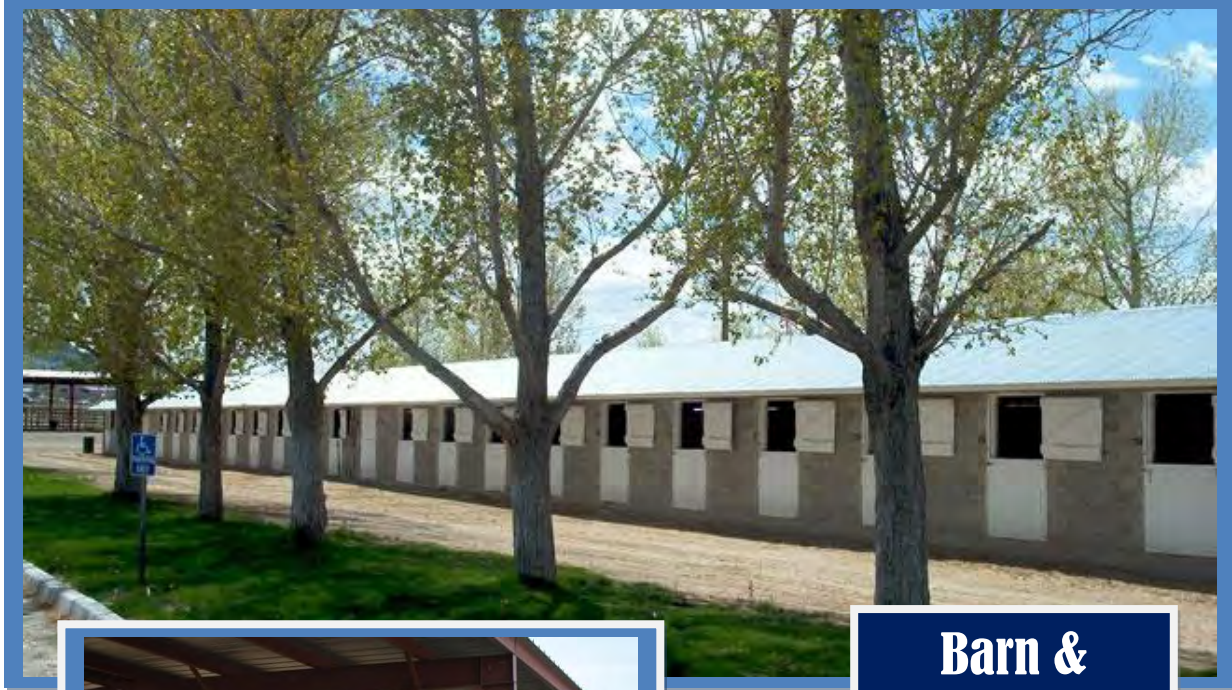

WEC

Winnemucca Events Complex- Northern Nevada's Most Versatile Multi-Purpose Events Center

Leighton Arena- Outdoor Main Arena

The outdoor main arena encompasses a 2,300-seat grandstand with a concession stand and rest rooms, lighted 134' x 300' arena, two announcer stands with sound systems, permanent setup for team roping and rodeos, livestock holding pens and loading chute. Immediately adjacent to the main arena is an additional 133' x 300' lighted arena and a half-mile dirt horse racetrack. To accommodate even the largest livestock events, the Winnemucca Events Complex has a third covered outdoor arena, measuring 134' x 300', which is accessible from both the main arena and the Event Center.

**Barn &
Covered
Stalls**

Horse Stalls

The Winnemucca Events Complex has 706 horse stalls, including 150 fully enclosed box stalls, 125 permanent covered horse pens/stalls, 431 temporary covered/open stalls, six wash racks and two hot walkers.