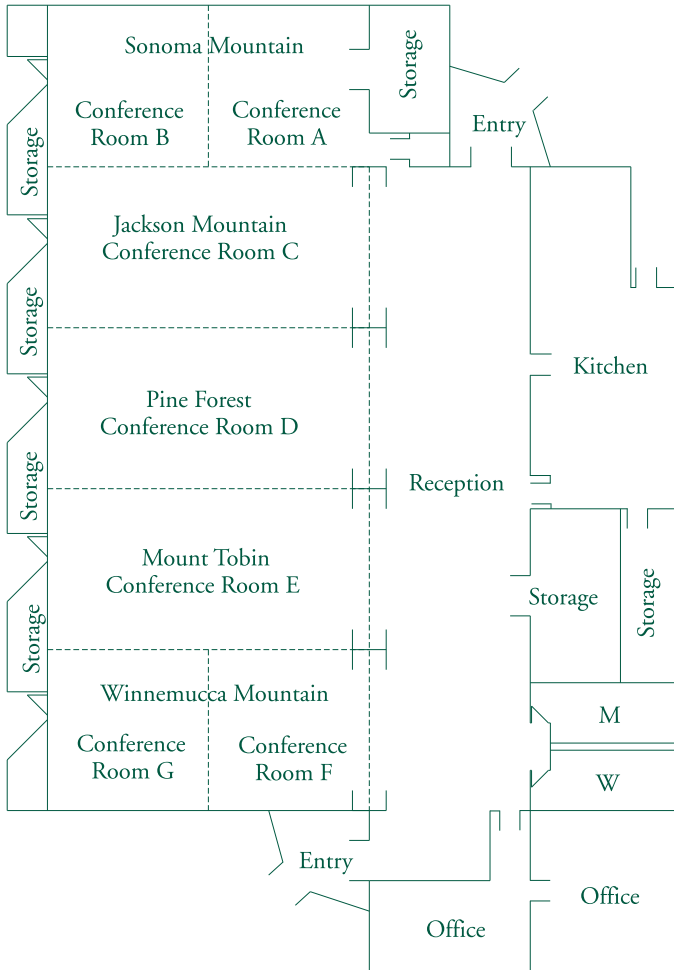

CONVENTION FACILITIES

WEST HALL

The Winnemucca Convention Center is a state-of-the-art facility that can accommodate large and small groups comfortably.

The West Hall offers versatility and flexibility with more than 8,600 square feet of exhibit space which can be configured to your specifications by fully operable, four-inch insulated walls.

Hold your meetings in seven separate rooms or one large area. No matter what configuration you desire, each room has its own independent, integrated lighting and sound system, as well as room temperature control.

<u>Room</u>	<u>Sq. Ft.</u>	<u>Theater</u>	<u>Classroom</u>	<u>Banquet</u>	<u>Reception</u>	<u>Conference</u>
Sonoma Mtn. — Room A	576	35	24	40	32	24
Sonoma Mtn. — Room B	576	35	24	40	32	24
Jackson Mtn.	1,152	70	60	80	55	64
Pine Forest	1,152	70	60	80	55	64
Mount Tobin	1,152	70	60	80	55	64
Winnemucca Mtn. — Room F	576	35	24	40	32	24
Winnemucca Mtn. — Room G	576	35	24	40	32	24